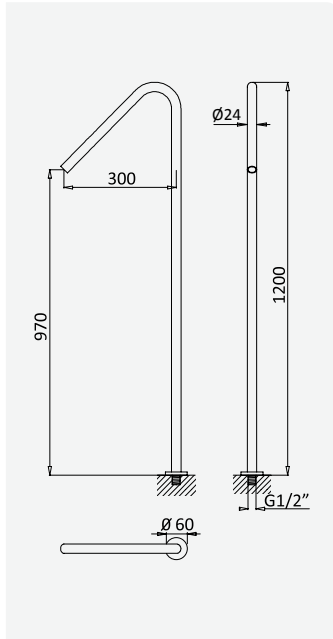

Bica de lavatório, montagem ao chão

Basin spout, floor-mounted

Bec pour lavabo, montage au sol

Caño de lavabo de pie

cromado/chrome	145 650 2CR
satin x	145 650 2ST
night sky	145 650 2NS
pure white	145 650 2PW
graphite	145 650 2GT
morning mist	145 650 2MM
sunrise	145 650 2SR
sunset	145 650 2SS