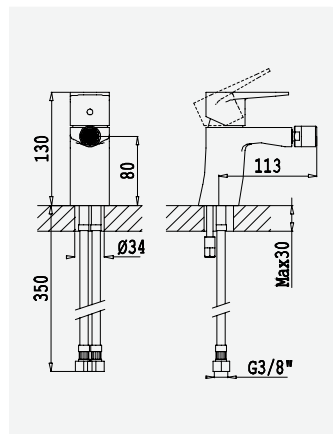

Monocomando de bidé

Bidet mixer

Mitigeur monocommande bidet

Monomando de bidé

cromado / chrome	175 020 1CR
satin x	175 020 1ST
night sky	175 020 1NS

Opção: Com válvula clic-clac 1 1/4" - Liz

Option: With push-open pop-up waste set 1 1/4" - Liz

Option: Avec clic-clac garniture de vidage 1 1/4" - Liz

Opción: Con desagüe clic-clac 1 1/4" - Liz

cromado / chrome	175 023 1CR
satin x	175 023 1ST
night sky	175 023 1NS