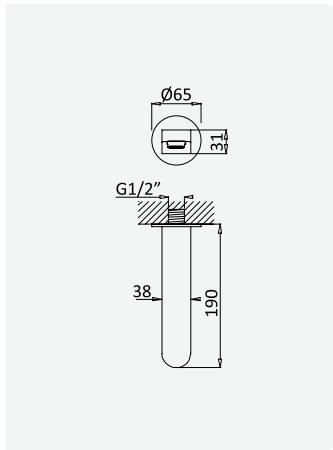

Bica de banheira, montagem à parede - Liz

Bath wall spout - Liz

Bec bain mural - Liz

Caño de bañera mural - Liz

cromado / chrome	145 640 7CR
satın x	145 640 7ST
night sky	145 640 7NS