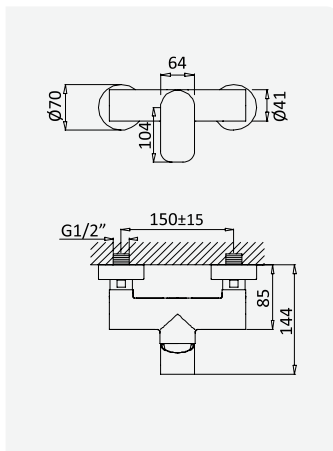

Monocomando de duche

Single-lever shower mixer

Mitigeur monocommande Douche

Monomando de ducha

cromado / chrome	175 040 1CR
satın x	175 040 1ST
night sky	175 040 1NS