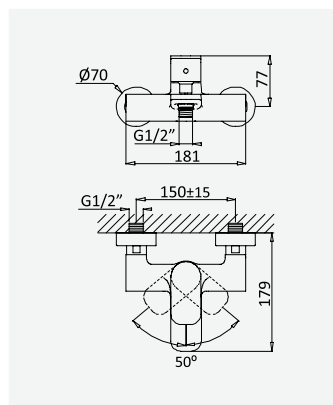

Monocomando de banheira

Single-lever bath/shower mixer

Mitigeur monocommande Bain/Douche

Monomando para baño y ducha

cromado / chrome	175 030 1CR
satin x	175 030 1ST
night sky	175 030 1NS