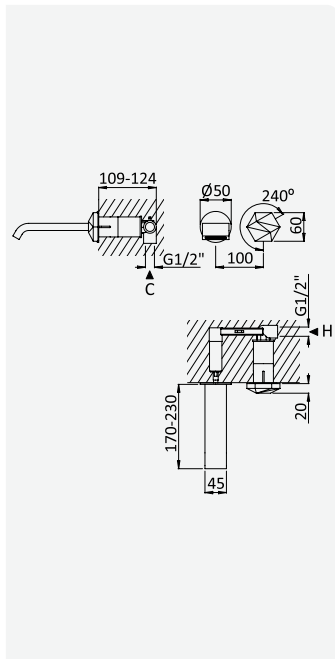

Misturadora progressiva de lavatório à parede, 2 furos. Bica com 230mm

2 hole, progressive wall basin mixer. Spout with 230mm

Mitigeur mural progressif de 2 trous pour lavabo. Bec avec 230mm

Mezclador progresivo de lavabo mural de 2 orificios. Caño con 230mm

cromado / chrome	183 810 OCR
satin x	183 810 OST
night sky	183 810 ONS
pure white	183 810 OPW
graphite	183 810 OGT
morning mist	183 810 OMM
sunrise	183 810 OSR
sunset	183 810 OSS

Opção: Bica com 170mm

Option: Spout with 170mm

Option: Bec avec 170mm

Opción: Caño con 170mm

cromado / chrome	183 811 OCR
satin x	183 811 OST
night sky	183 811 ONS
pure white	183 811 OPW
graphite	183 811 OGT
morning mist	183 811 OMM
sunrise	183 811 OSR
sunset	183 811 OSS