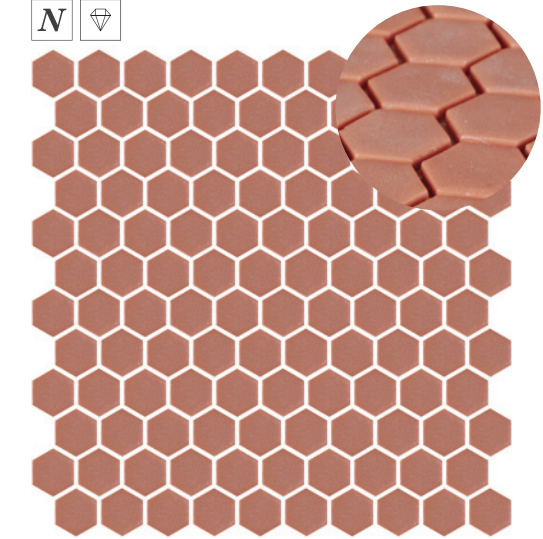

2003838 Hex Stoneglass Tangerine (371)