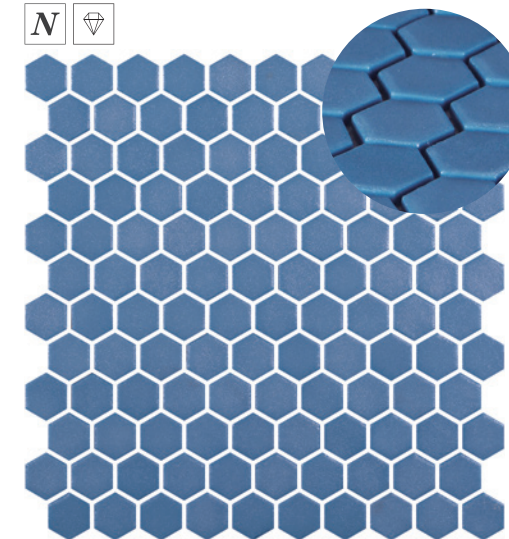

2003836 Hex Stoneglass Royal Blue (371)

2003852 Hex Stoneglass Antracite (371)

2003850 Hex Stoneglass Gainsboro (371)

2003851 Hex Stoneglass Light Brun (371)

# HEX STONEGLASS

ø 31,75 mm (1,25")

2002900 Hex StoneGlass White (371)

Hex StoneGlass White