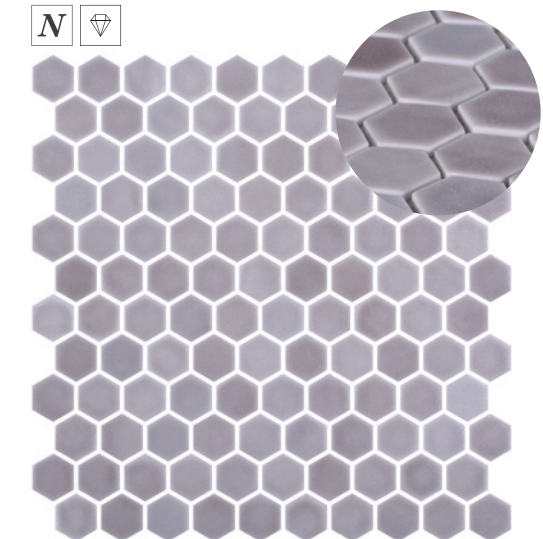

2003836 Hex Stoneglass Royal Blue (371)

2003852 Hex Stoneglass Antracite (371)

2003850 Hex Stoneglass Gainsboro (371)

2003851 Hex Stoneglass Light Brun (371)

# HEX STONEGLASS

ø 31,75 mm (1,25")