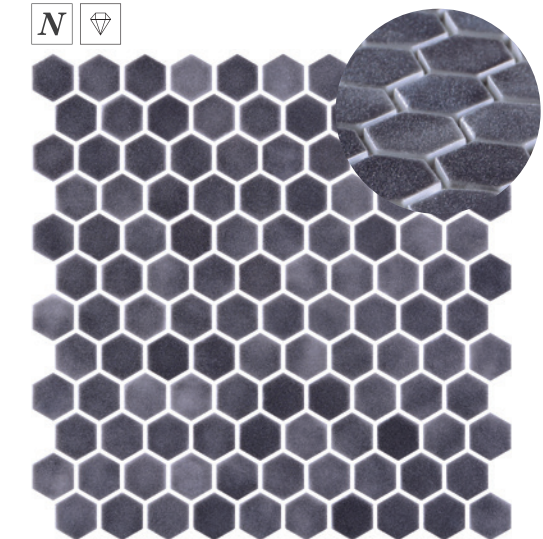

2003836 Hex Stoneglass Royal Blue (371)

2003852 Hex Stoneglass Antracite (371)

2003850 Hex Stoneglass Gainsboro (371)

2003851 Hex Stoneglass Light Brun (371)

# HEX STONEGLASS

ø 31,75 mm (1,25")